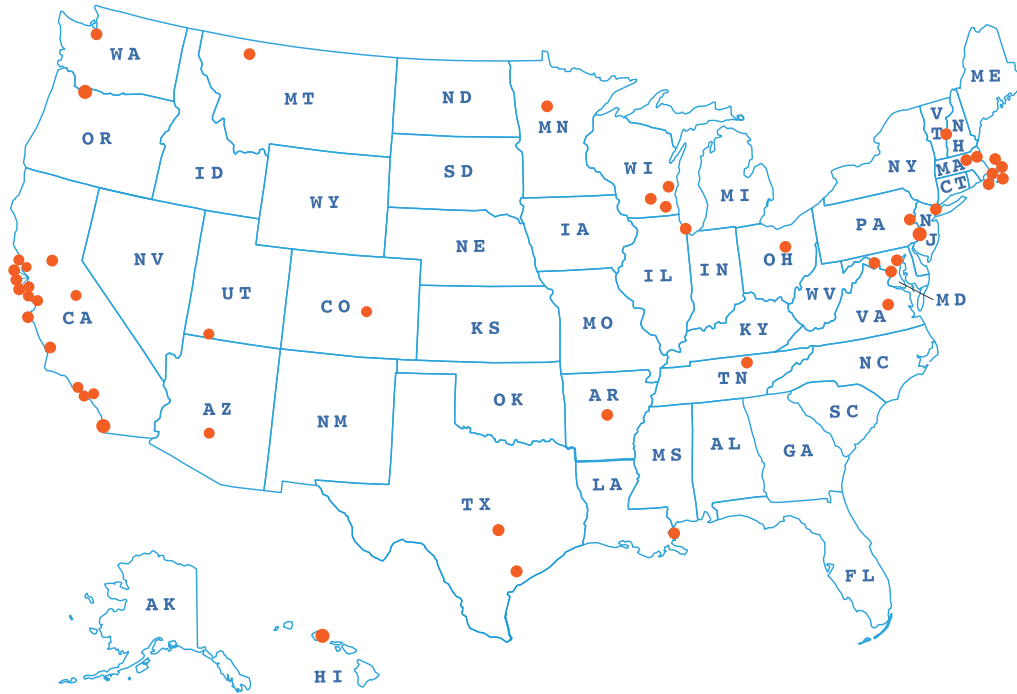

HI USA HOSTELS

ARIZONA

HI Phoenix**
1026 N 9th Street
Phoenix, AZ 85006
hiusa.org/phoenix
(602) 254-9803

ARKANSAS

HI Little Rock**
1201 Commerce Street
Little Rock, AR 72202
hiusa.org/littlerock
(602) 254-9803

CALIFORNIA

HI Los Angeles Fullerton*
1700 N Harbor Boulevard
Fullerton, CA 92835
hiusa.org/fullerton
(714) 738-3721

HI Los Angeles Santa Monica
1436 2nd Street
Santa Monica, CA 90401
hiusa.org/santamonica
(310) 393-9913

HI Los Angeles South Bay*
3601 S Gaffey Street
San Pedro, CA 90731
hiusa.org/southbay
(310) 831-4635

HI Marin Headlands
941 Rosenstock Road
Sausalito, CA 94965
hiusa.org/marinheadlands
(415) 331-2777

HI Monterey
778 Hawthorne Street
Monterey, CA 93940
hiusa.org/monterey
(831) 649-0375

39 S Main Street
 White River Junction, VT 05001
 hiusa.org/whiteriverjunction
 (802) 295-3118

VIRGINIA**HI Richmond**

7 North 2nd Street
 Richmond, VA 23219
 hiusa.org/richmond
 (804) 729-5410

WASHINGTON**HI Seattle at the American Hotel****